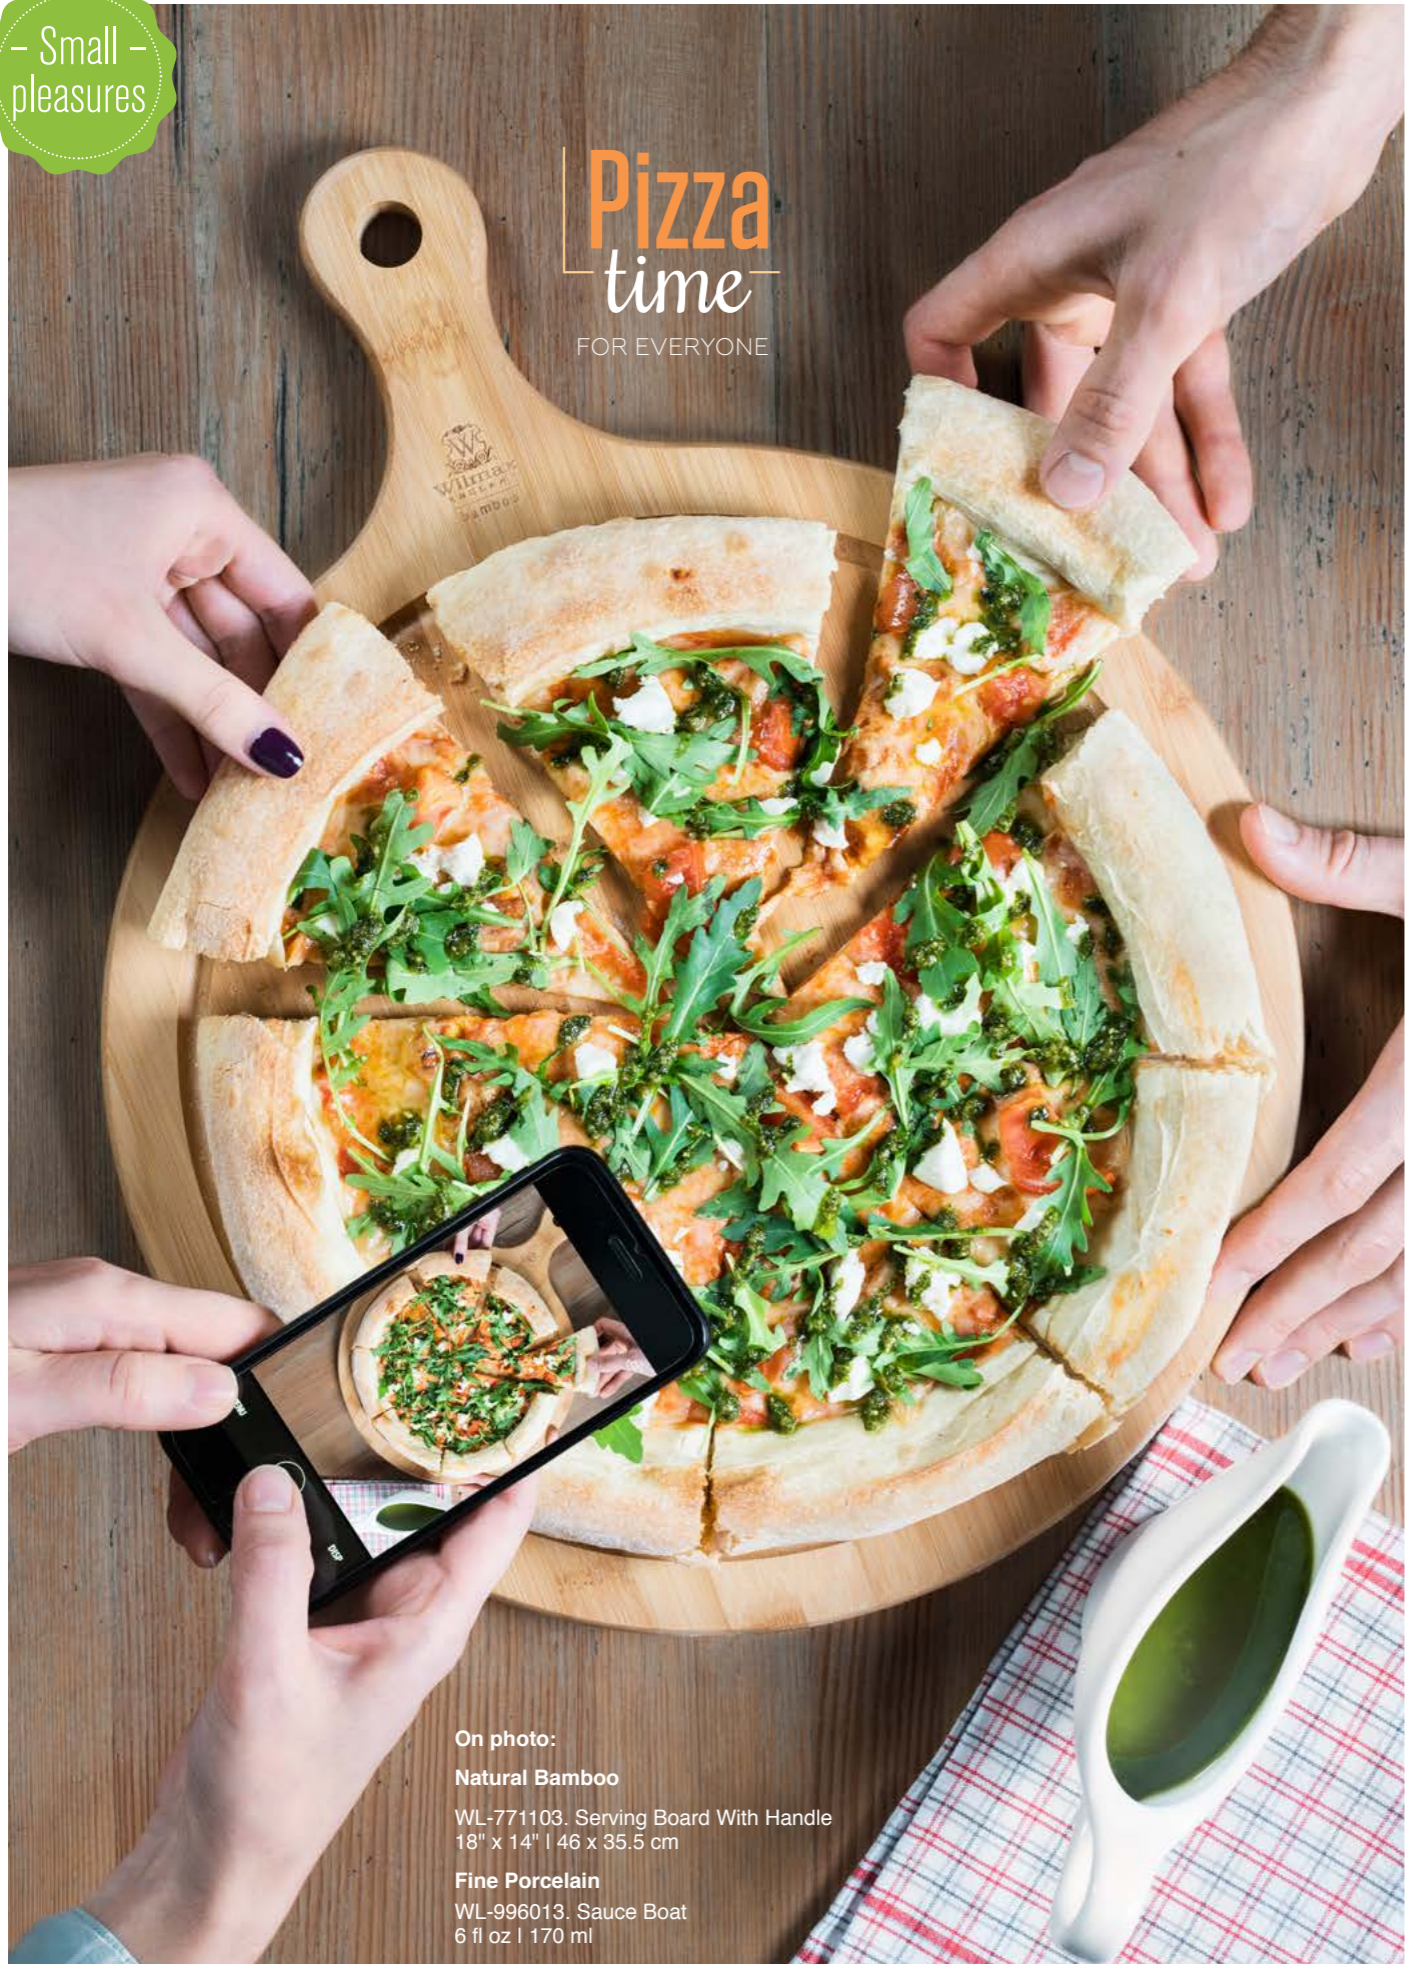

- Small -
pleasures

Pizza
time
FOR EVERYONE

On photo:
Natural Bamboo
WL-771103. Serving Board With Handle
18" x 14" | 46 x 35.5 cm
Fine Porcelain
WL-996013. Sauce Boat
6 fl oz | 170 ml

FOR ONE
American
Style